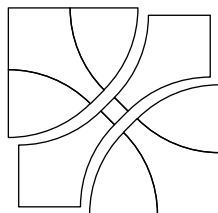

## Seam Type:

Straight seams, curved seams

Scale SVG file to 10" x 10"

## Assembly:

Make these units

make 1

make 2

Connect the units

# Winding Ways Shape Set 8 inch

Shapes are True to Size

**Set Printer Scale to 100% to get an accurate representation of the shapes.**

A 1/4 inch seam allowance has been added to each shape.

Winding Ways