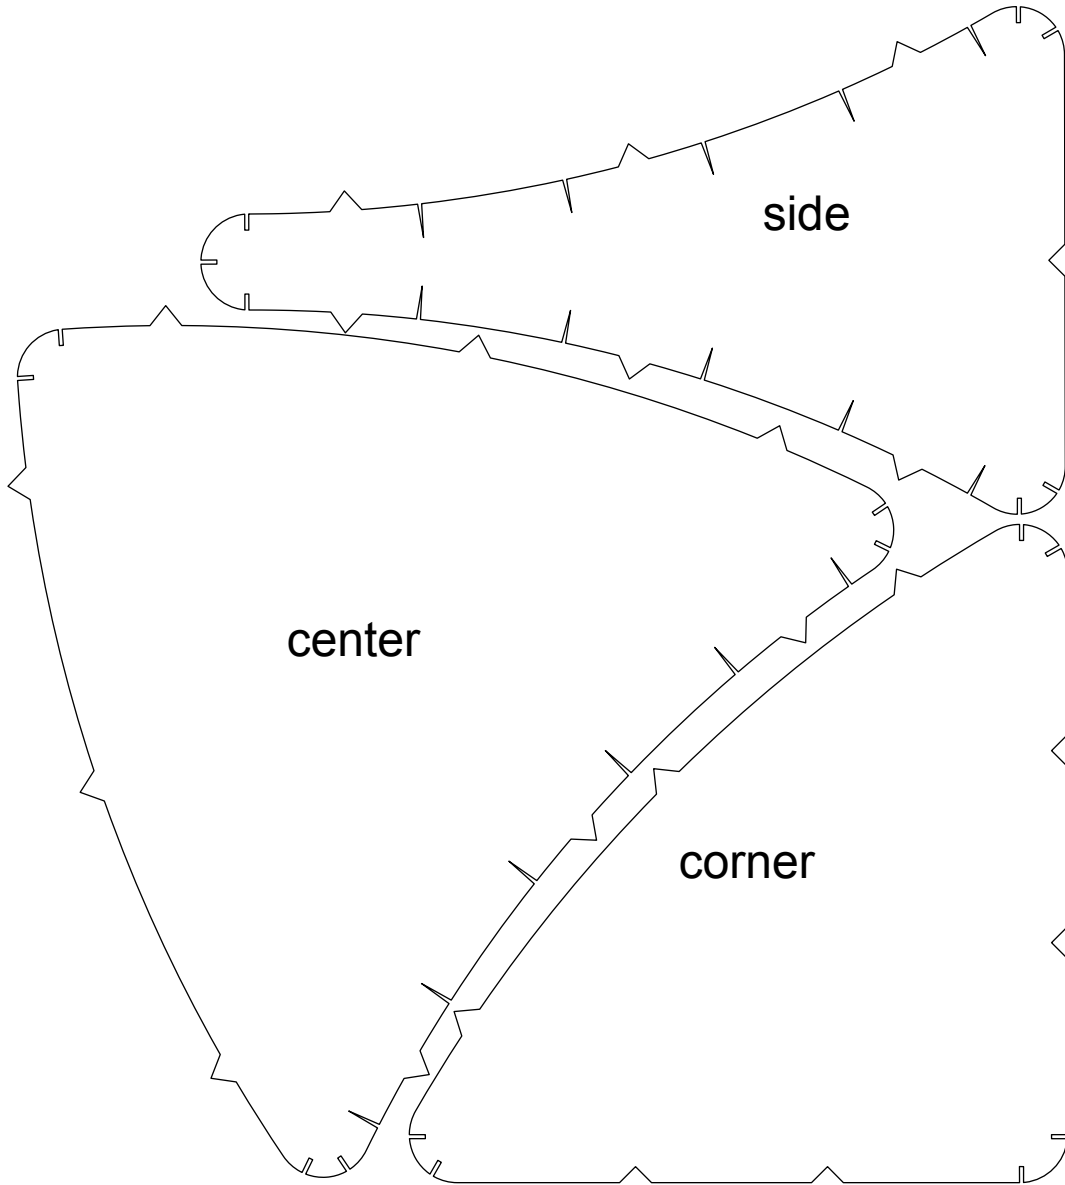

## Size:

9 inch, 12 inch

## Seam Type:

Straight seams, curved seams

Scale SVG file to 10" x 10"

## Assembly:

Make these units

make 1

make 2

Connect the units

# Winding Ways Shape Set 8 inch

Shapes are True to Size

**Set Printer Scale to 100% to get an accurate representation of the shapes.**

A 1/4 inch seam allowance has been added to each shape.

Winding Ways